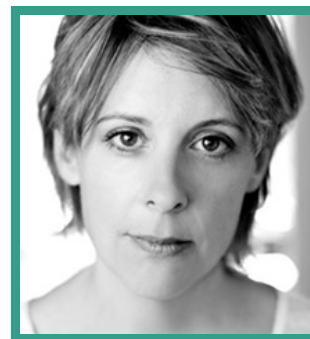

Mel Giedroyc

Comic Actress, One Half of 'Mel and Sue' - Recently Reunited In Their Hit Show 'The Great British Bake Off'

BIOGRAPHY

As a performer, Mel has been involved in some of the most acclaimed comedies, such as **French and Saunders** (performer and writer) and **The Vicar of Dibley**.

Mel reached further acclaim as one half of the comedy duo Mel and Sue, both on the screen and on radio.

Most recently Mel has been seen on BBC2 presenting the highly popular cooking series, **The Great British Bake-Off** alongside long term presenting partner Sue Perkins.